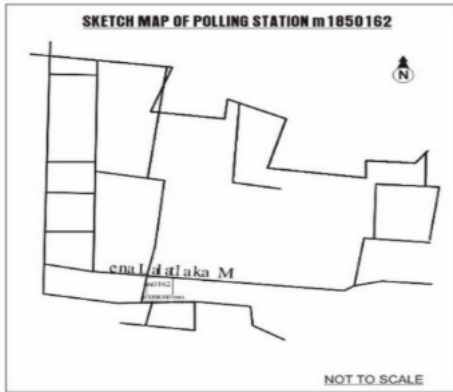

Nazri Naksha

Google Map View

Polling Station Building Front View

Polling Station Front View

Cad View

Key MAP View