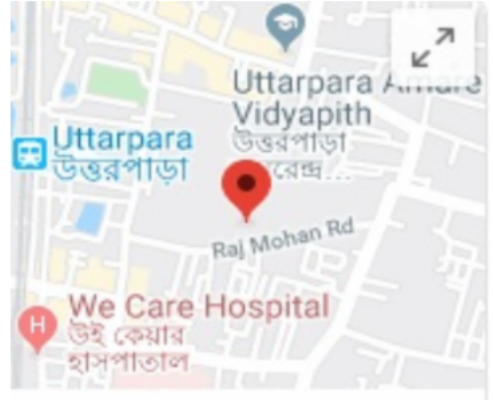

Nazri Naksha

Google Map View