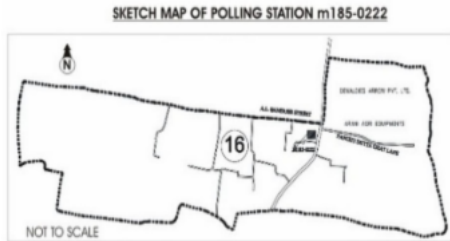

Nazri Naksha

Google Map View

Polling Station Building Front View

Polling Station Front View

Cad View

Key MAP View