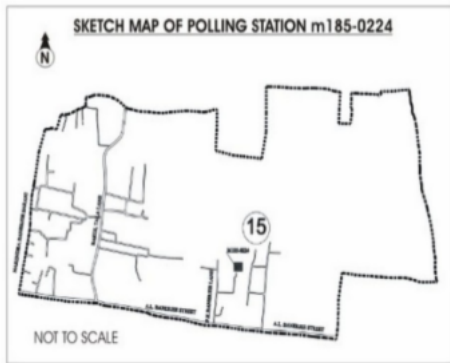

Nazri Naksha

Google Map View

Polling Station Building Front View

Polling Station Front View

Cad View

Key MAP View