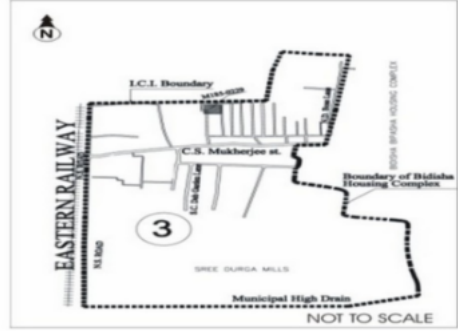

Key MAP View

SKETCH MAP OF POLLING STATION m185-0229