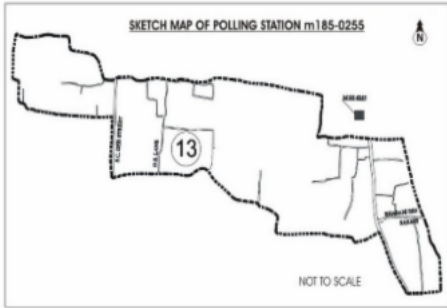

Nazri Naksha

Google Map View

Polling Station Building Front View

Polling Station Front View

Cad View

Key MAP View