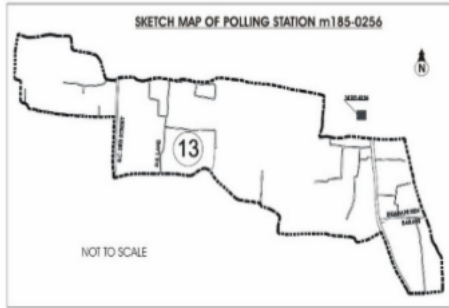

Nazri Naksha

Google Map View

Polling Station Building Front View

Polling Station Front View

Cad View

Key MAP View