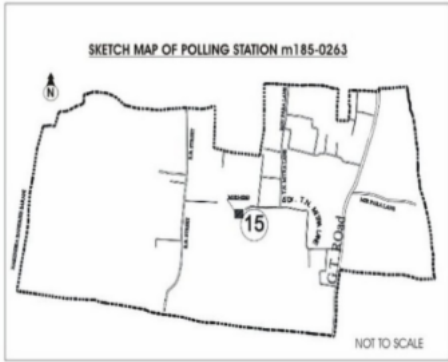

Nazri Naksha

Google Map View

Polling Station Building Front View

Polling Station Front View

Cad View

Key MAP View