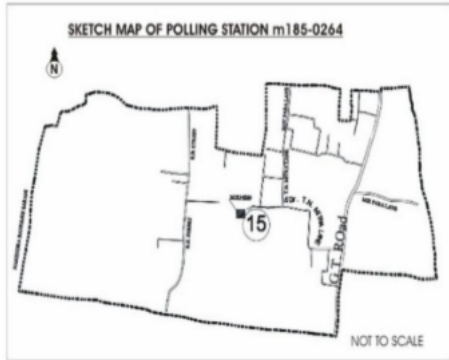

Nazri Naksha

Google Map View

Polling Station Building Front View

Polling Station Front View

Cad View

Key MAP View