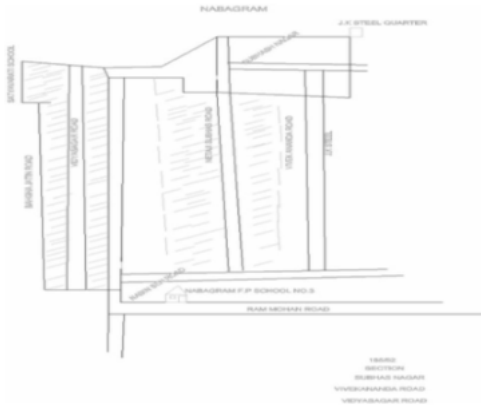

Nazri Naksha

Google Map View