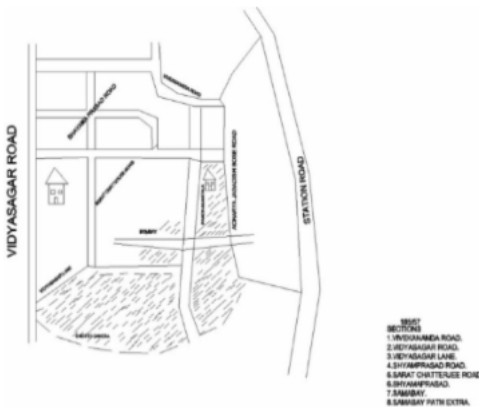

Nazri Naksha

Google Map View

Polling Station Building Front View

Polling Station Front View

Cad View

Key MAP View