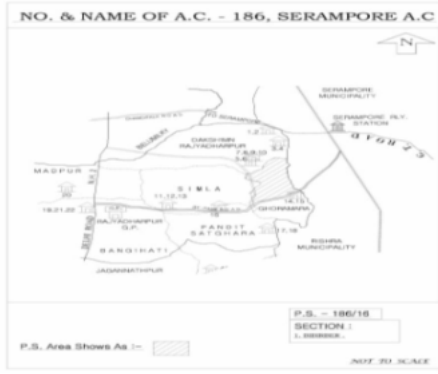

Nazri Naksha

Google Map View