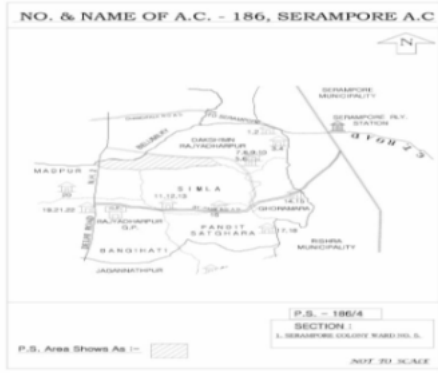

Nazri Naksha

Google Map View