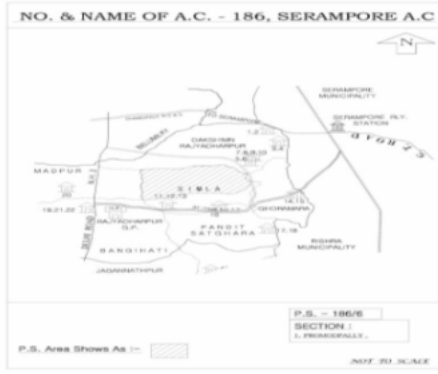

Nazri Naksha

Google Map View