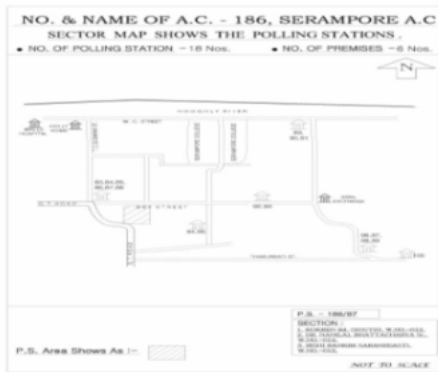

Nazri Naksha

Google Map View

Polling Station Building Front View

Polling Station Front View

Cad View

Key MAP View