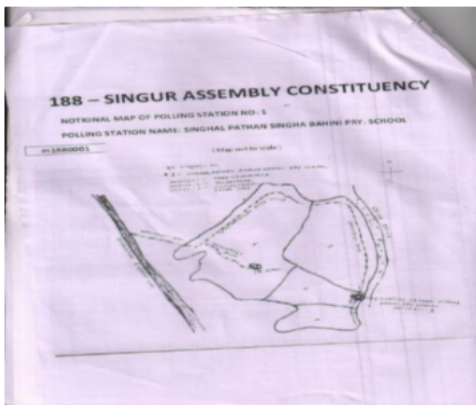

Nazri Naksha

Google Map View

Polling Station Building Front View

Polling Station Front View

Cad View

Key MAP View