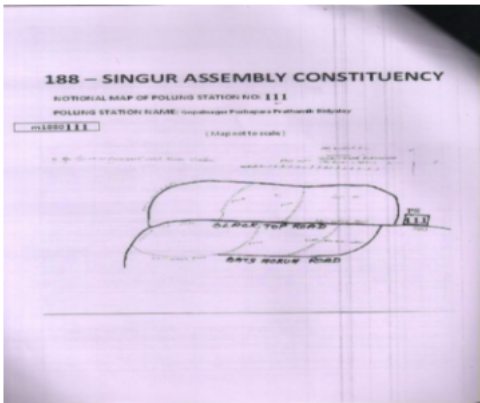

Nazri Naksha

Google Map View

Polling Station Building Front View

Polling Station Front View

Cad View

Key MAP View