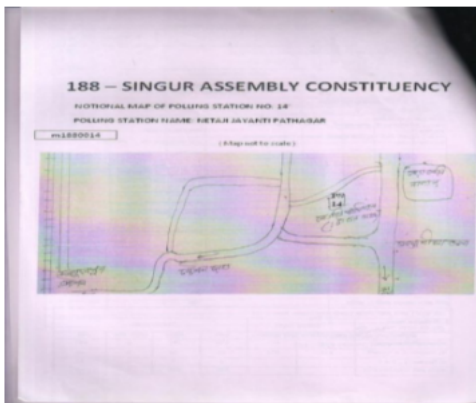

Nazri Naksha

Google Map View

Polling Station Building Front View

Polling Station Front View

Cad View

Key MAP View