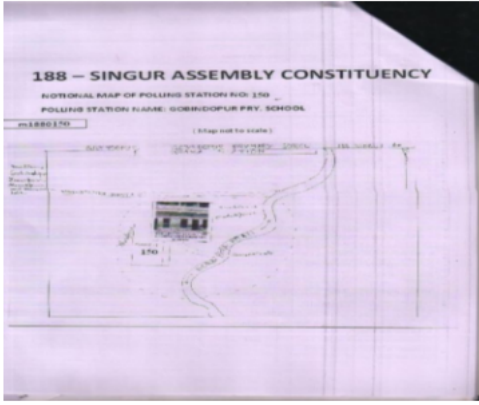

Nazri Naksha

Google Map View