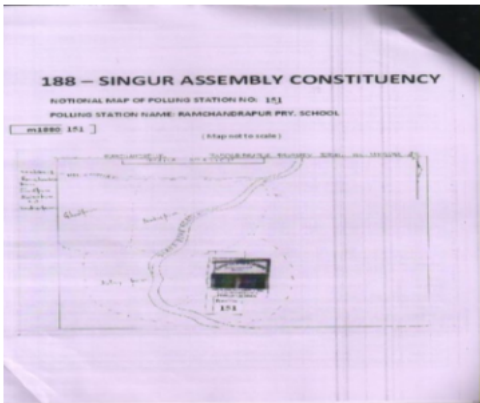

Polling Station Building Front View

Polling Station Front View

Cad View