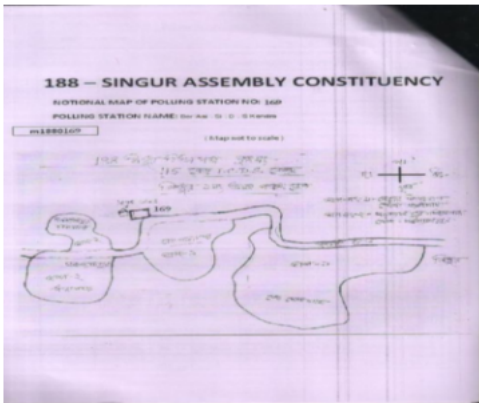

Nazri Naksha

Google Map View

Polling Station Building Front View

Polling Station Front View

Cad View

Key MAP View