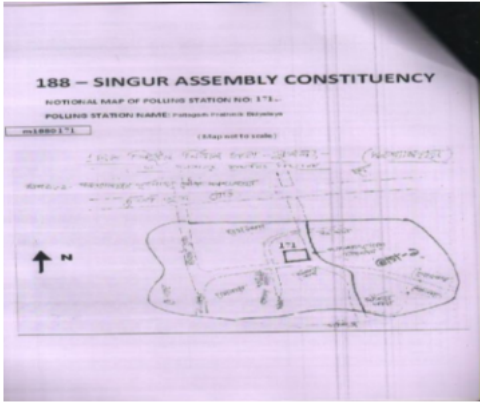

Nazri Naksha

Google Map View

Polling Station Building Front View

Polling Station Front View

Cad View

Key MAP View