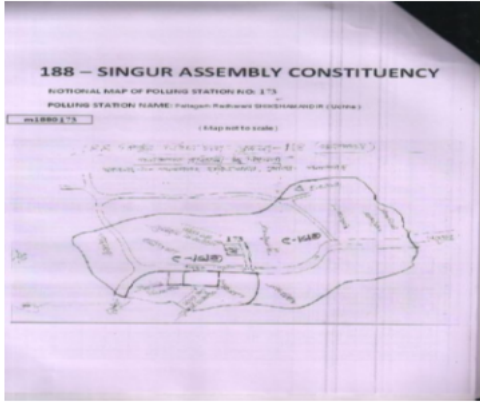

Nazri Naksha

Google Map View