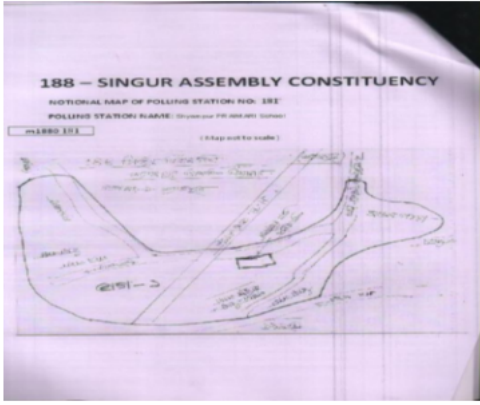

Polling Station Building Front View

Nazri Naksha