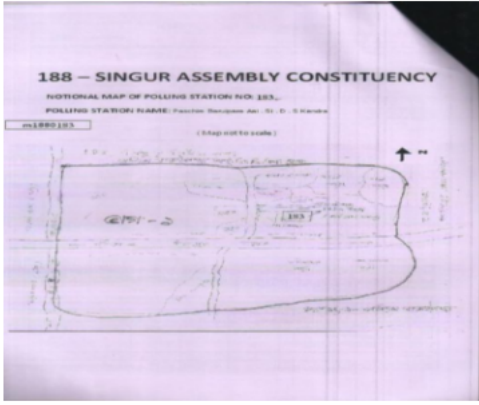

Nazri Naksha

Google Map View