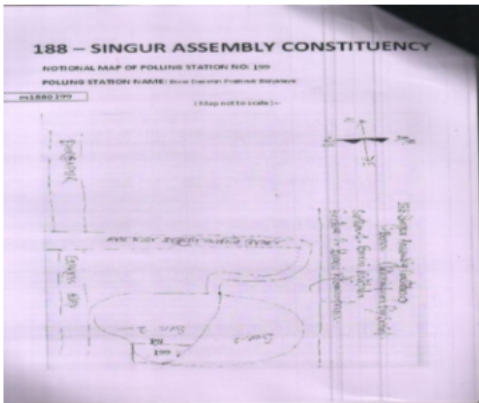

Nazri Naksha

Google Map View

Polling Station Building Front View

Polling Station Front View

Cad View

Key MAP View