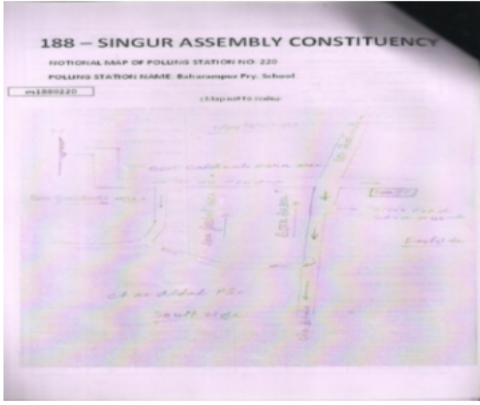

Nazri Naksha

Google Map View