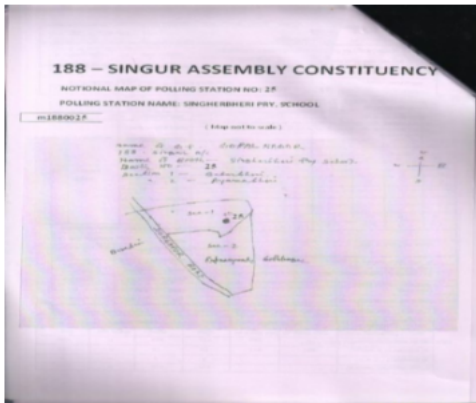

Nazri Naksha

Google Map View

Polling Station Building Front View

Polling Station Front View

Cad View

Key MAP View