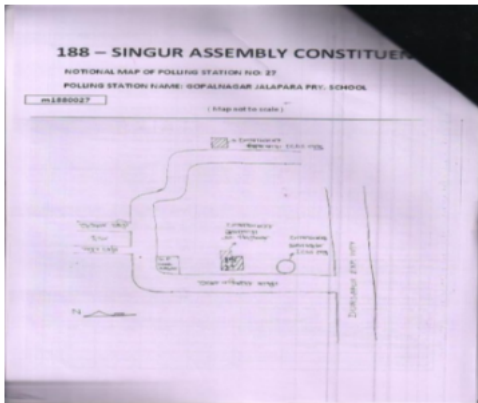

Nazri Naksha

Google Map View

Polling Station Building Front View

Polling Station Front View

Cad View

Key MAP View