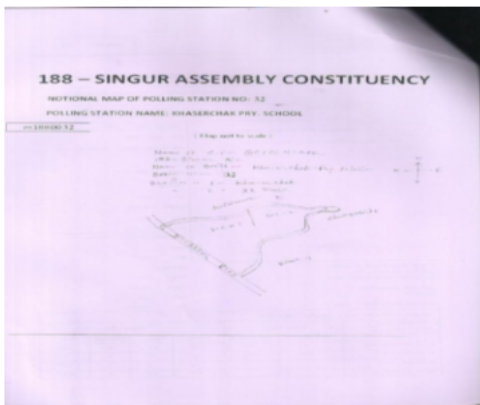

Nazri Naksha

Google Map View

Polling Station Building Front View

Polling Station Front View

Cad View

Key MAP View