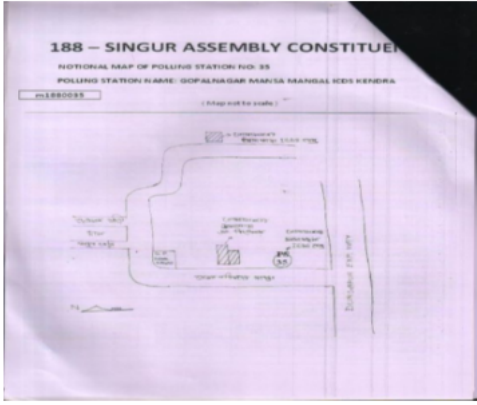

Nazri Naksha

Google Map View

Polling Station Building Front View