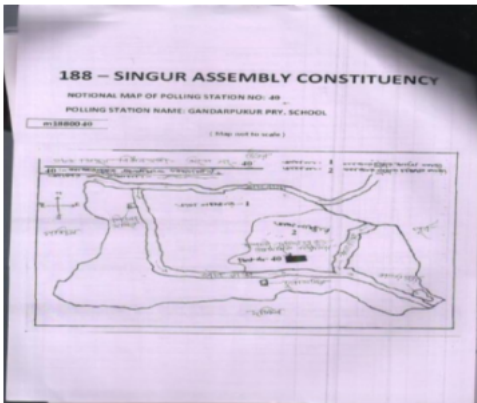

Nazri Naksha

Google Map View

Polling Station Building Front View

Polling Station Front View

Cad View

Key MAP View