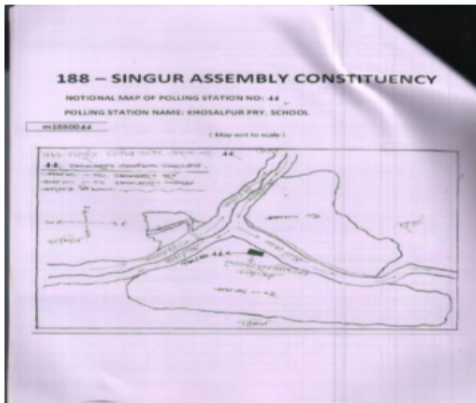

Nazri Naksha

Google Map View

Polling Station Building Front View

Polling Station Front View

Cad View

Key MAP View