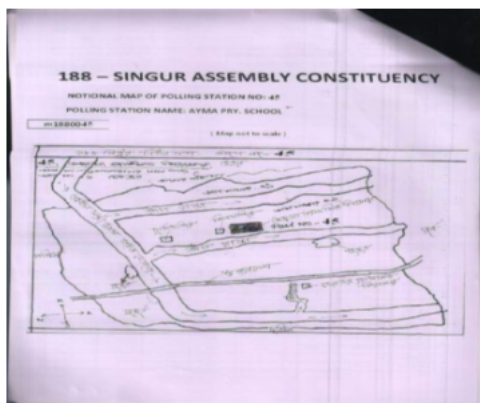

Nazri Naksha

Google Map View

Polling Station Building Front View

Polling Station Front View

Cad View

Key MAP View