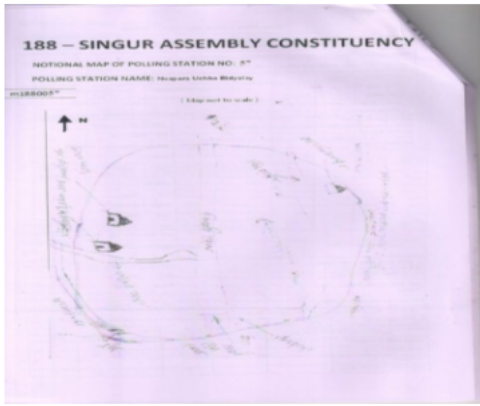

Nazri Naksha

Google Map View