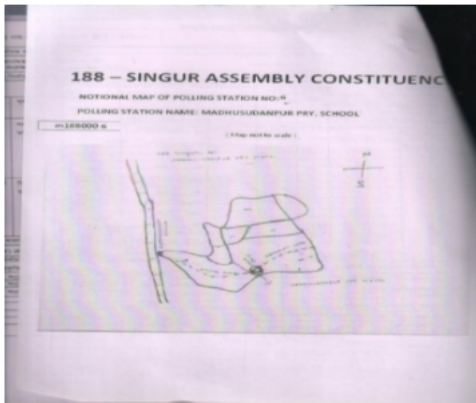

Nazri Naksha

Google Map View

Polling Station Building Front View

Polling Station Front View

Cad View

Key MAP View