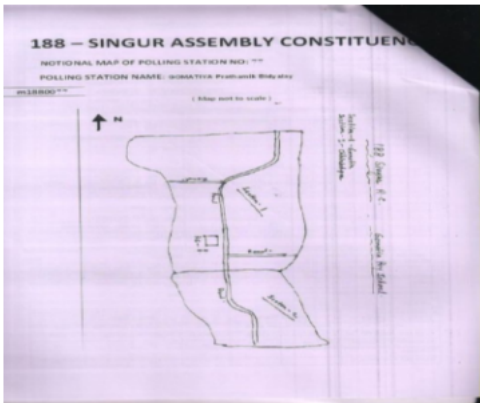

Nazri Naksha

Google Map View

Polling Station Building Front View

Polling Station Front View

Cad View

Key MAP View