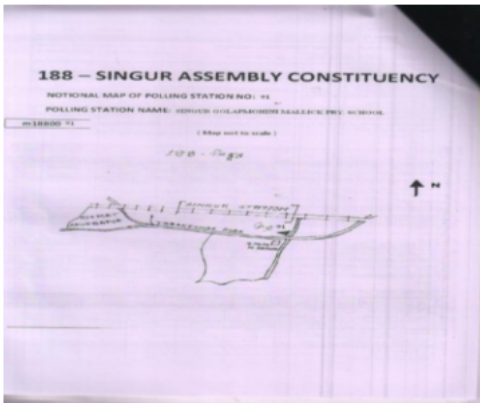

Polling Station Building Front View

Polling Station Front View

Cad View