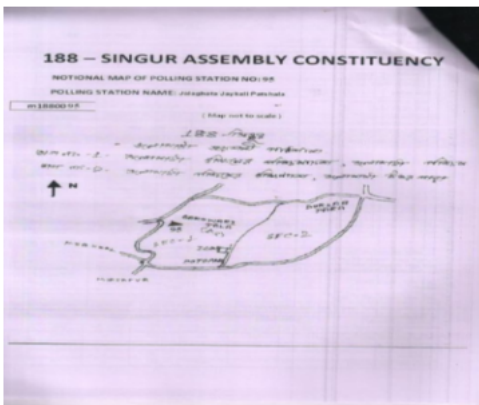

Nazri Naksha

Google Map View

Polling Station Building Front View

Polling Station Front View

Cad View

Key MAP View