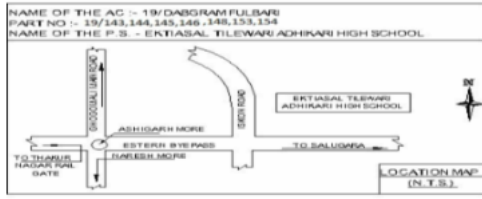

Nazri Naksha

Google Map View