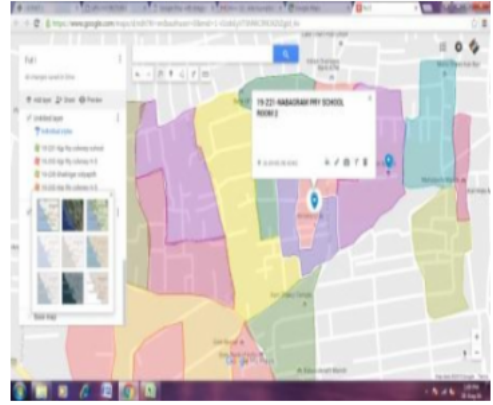

Nazri Naksha

Google Map View