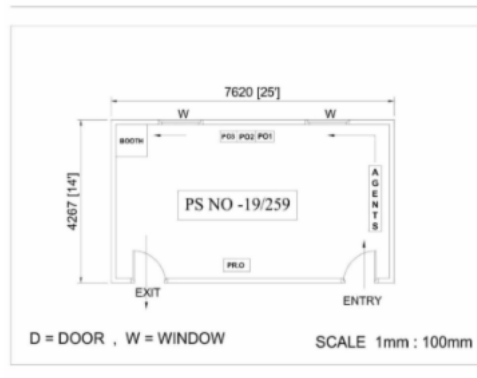

Nazri Naksha

Google Map View

Polling Station Building Front View

Polling Station Front View

Cad View

Key MAP View