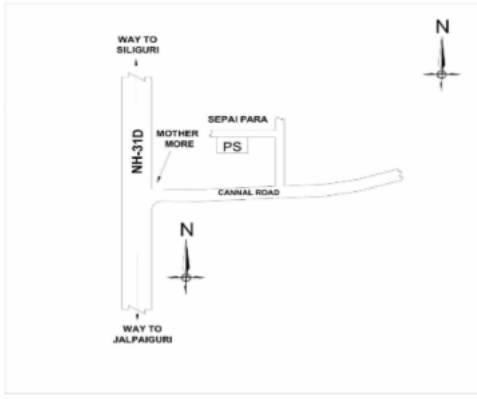

Nazri Naksha

Google Map View