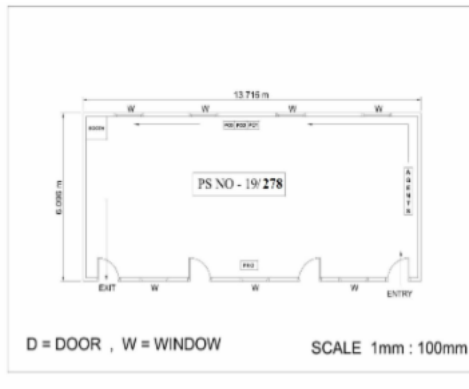

Nazri Naksha

Google Map View

Polling Station Building Front View

Polling Station Front View

Cad View

Key MAP View