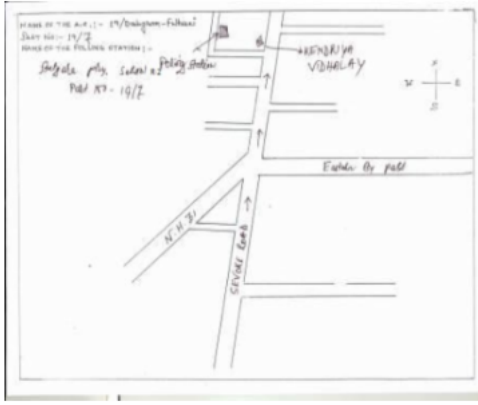

Nazri Naksha

Google Map View