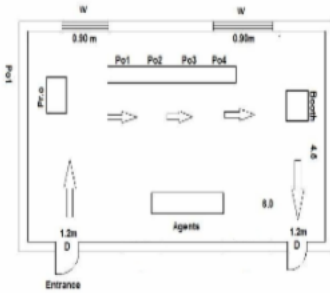

Nazri Naksha

Google Map View

Polling Station Building Front View

Polling Station Front View

Cad View

Key MAP View