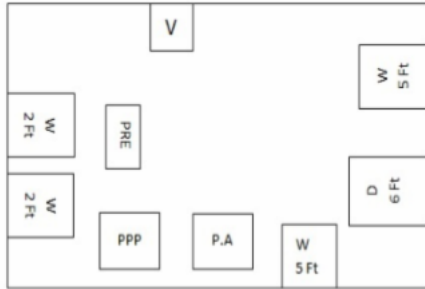

Nazri Naksha

Google Map View

Polling Station Building Front View

Polling Station Front View

Cad View

Key MAP View