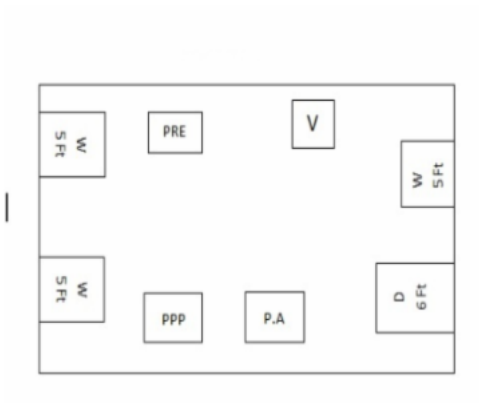

Nazri Naksha

Google Map View

Polling Station Building Front View

Polling Station Front View

Cad View

Key MAP View