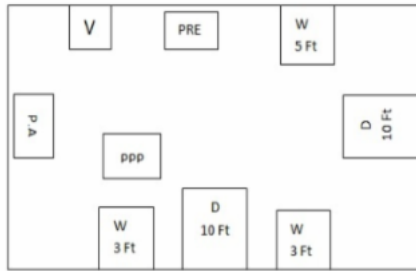

Nazri Naksha

Google Map View

Polling Station Building Front View

Polling Station Front View

Cad View

Key MAP View