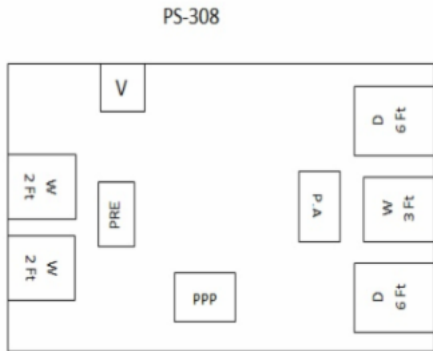

Nazri Naksha

Google Map View

Polling Station Building Front View

Polling Station Front View

Cad View

Key MAP View